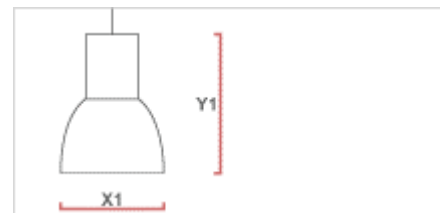

Measurements

816

816

less than
100W

X1: 406
Y1: 480

**100W or more and all
FSMH/2G8**

X1: 406
Y1: 530

valo **forum**

www.valoforum.com

Valo-Forum Oy Kässälänkatu 10, 33560 Tampere
puh. 02074 34480, fax. 02074 34488
valoforum@valoforum.com

Valo-Forum Helsinki Kutomotie 6 A, 00380 Helsinki
puh. 09 3424 720, fax. 09 3424 7240
sales@valoforum.com