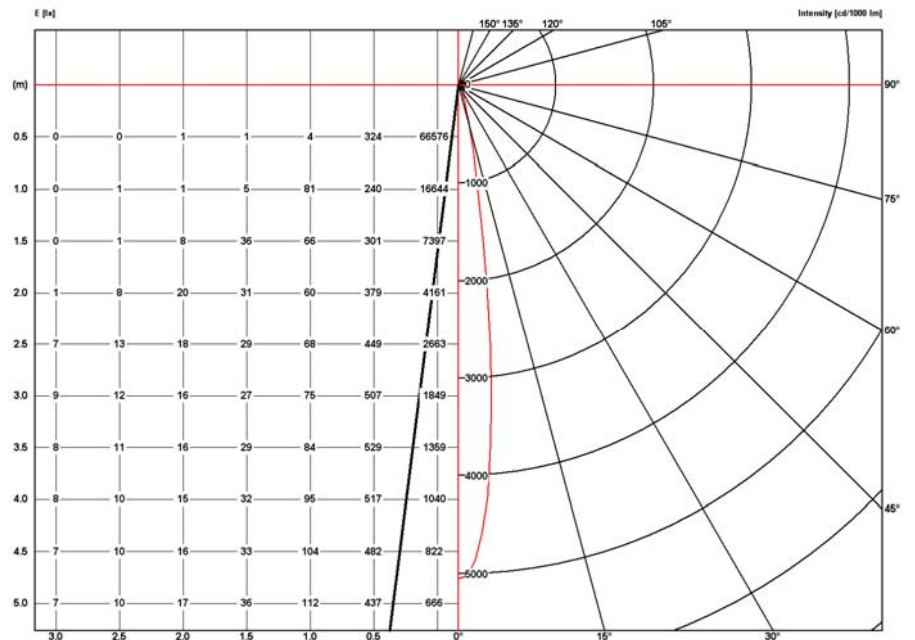

### CDM-T

120mm  
35W CDM-T SPf  
Illuminance and Intensity  
diagram.

### CDM-T

120mm  
35W CDM-T FLf  
Illuminance and Intensity  
diagram.

### CDM-T

120mm  
35W CDM-T WFLf  
Illuminance and Intensity  
diagram.

# CDM-T

120mm  
35W CDM-T VWFLf  
Illuminance and Intensity  
diagram.