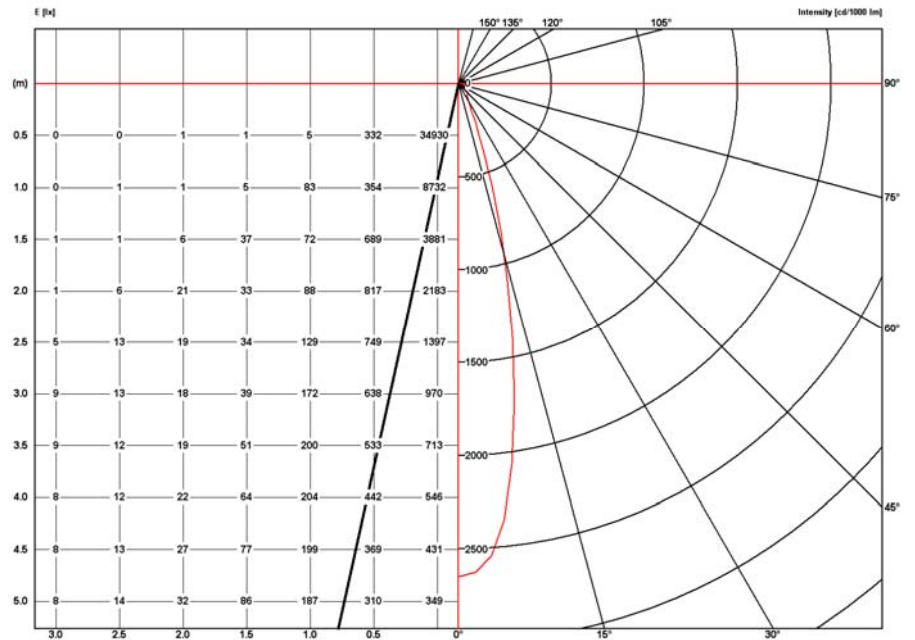

### CDM-T

120mm  
35W CDM-T SPf  
Illuminance and Intensity  
diagram.

### CDM-T

120mm  
35W CDM-T FLf  
Illuminance and Intensity  
diagram.

### CDM-T

120mm  
35W CDM-T WFLf  
Illuminance and Intensity  
diagram.

# CDM-T

120mm  
35W CDM-T VWFLf  
Illuminance and Intensity  
diagram.