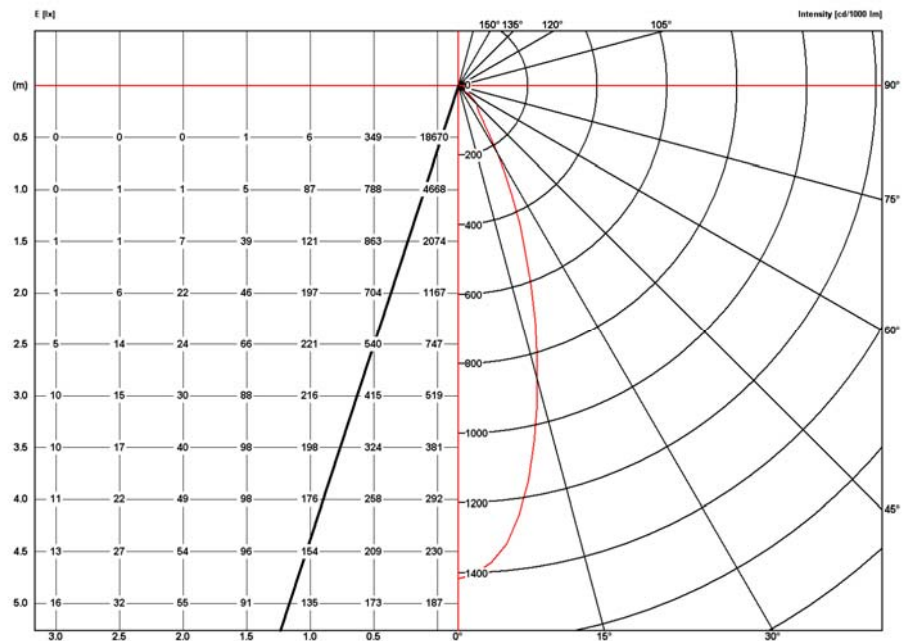

### CDM-T

120mm  
35W CDM-T SPf  
Illuminance and Intensity  
diagram.

### CDM-T

120mm  
35W CDM-T FLf  
Illuminance and Intensity  
diagram.

### CDM-T

120mm  
35W CDM-T WFLf  
Illuminance and Intensity  
diagram.

# CDM-T

120mm  
35W CDM-T VWFLf  
Illuminance and Intensity  
diagram.