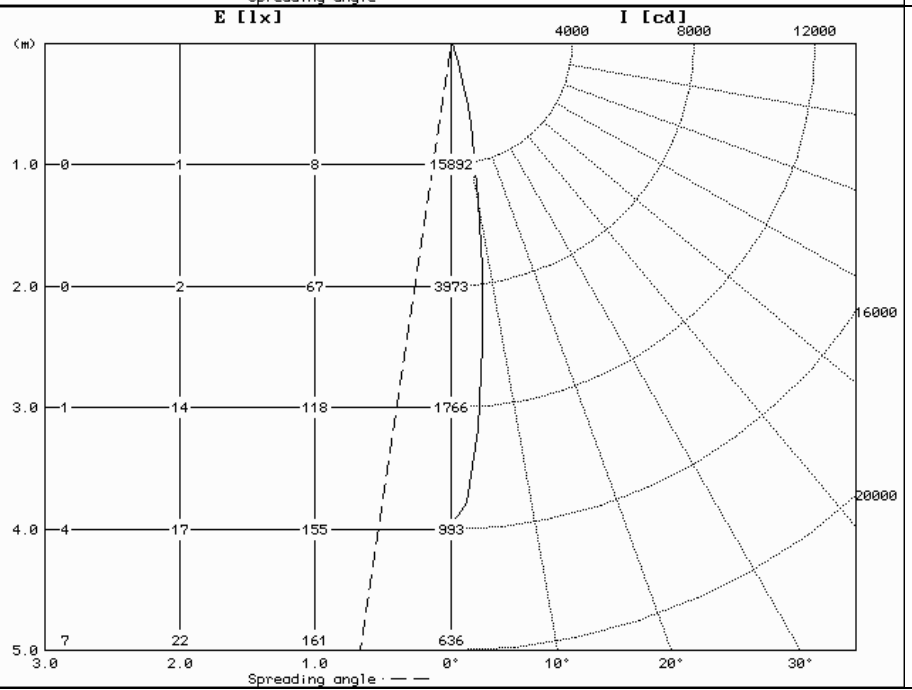

### TC 20

Flood  
20W  
Illuminance and Intensity  
diagram.

### TC 35

Flood  
35W  
Illuminance and Intensity  
diagram.

# CDM-T

120mm  
35W CDM-T VWFLf  
Illuminance and Intensity  
diagram.