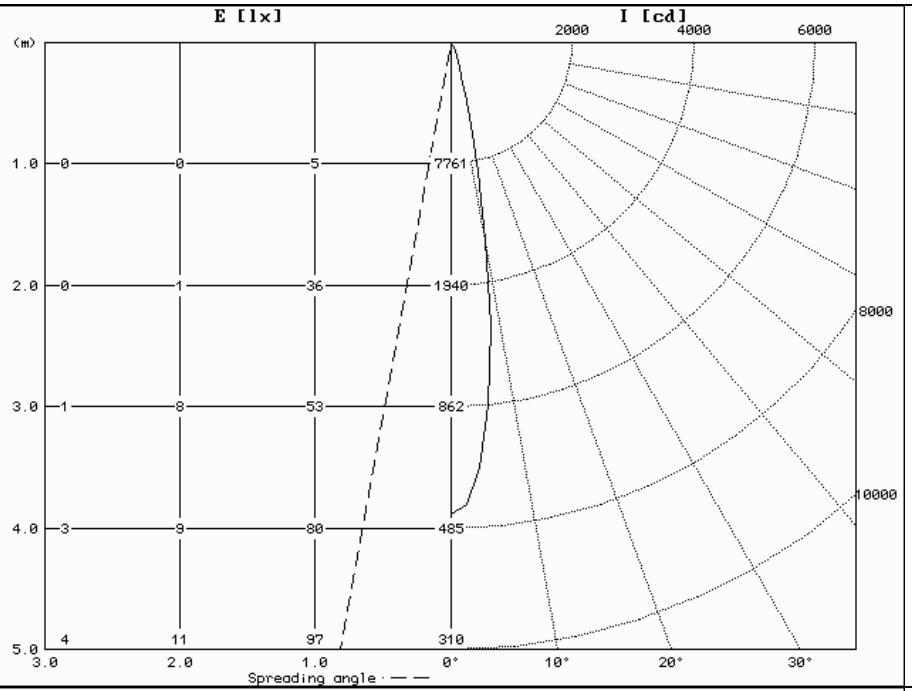

### TC 20

Flood  
20W  
Illuminance and Intensity  
diagram.

### TC 35

Flood  
35W  
Illuminance and Intensity  
diagram.

# CDM-T

120mm  
35W CDM-T VWFLf  
Illuminance and Intensity  
diagram.