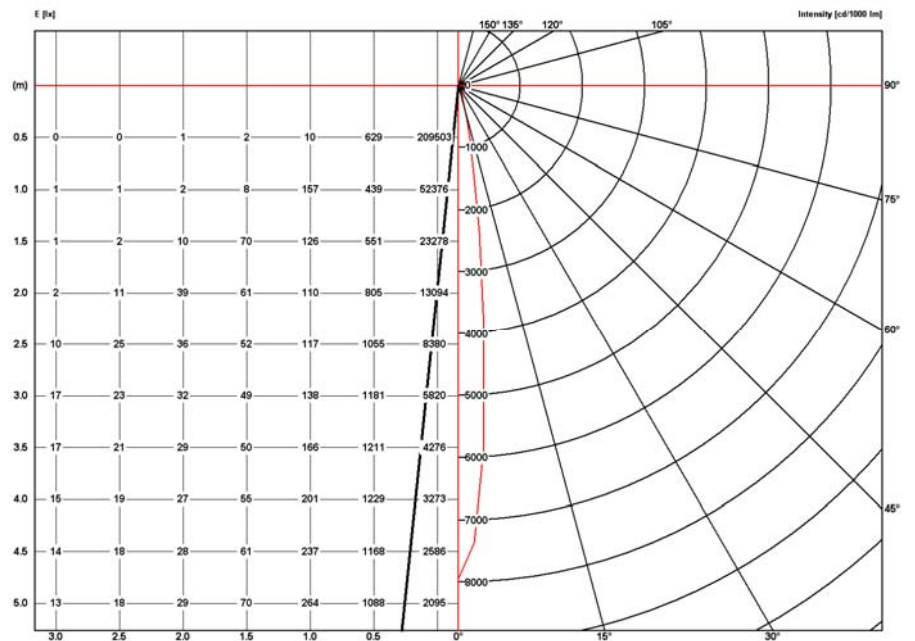

CDM-T

120mm
35W CDM-T VWFLf
Illuminance and Intensity
diagram.

CDM-T

120mm
70W CDM-T SPf
Illuminance and Intensity
diagram.

CDM-T

120mm
70W CDM-T FLf
Illuminance and Intensity
diagram.

CDM-T

120mm
70W CDM-T WFLf
Illuminance and Intensity
diagram.

CDM-T

120mm
70W CDM-T VWFLf
Illuminance and Intensity
diagram.