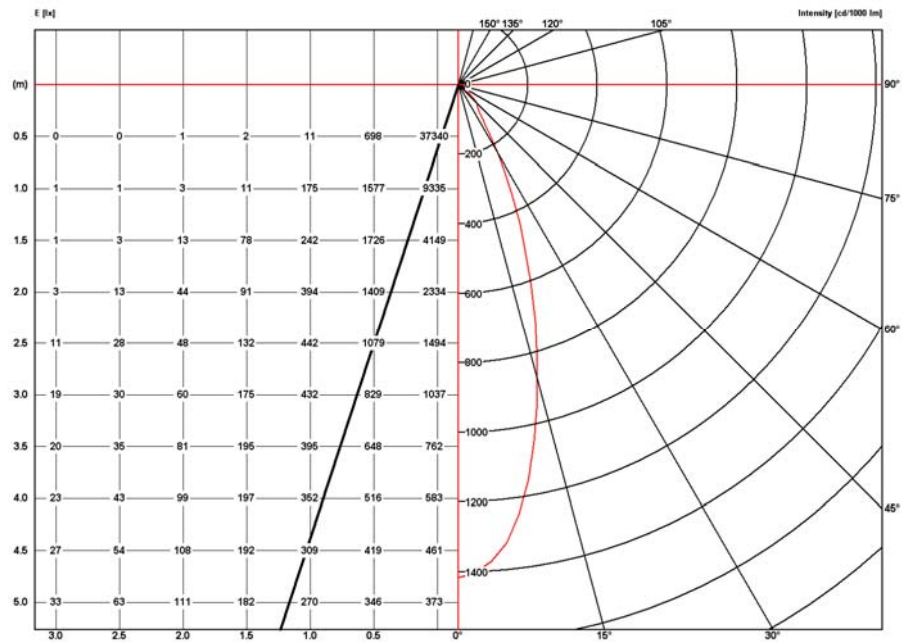

CDM-T

120mm
35W CDM-T VWFLf
Illuminance and Intensity
diagram.

CDM-T

120mm
70W CDM-T SPf
Illuminance and Intensity
diagram.

CDM-T

120mm
70W CDM-T FLf
Illuminance and Intensity
diagram.

CDM-T

120mm
70W CDM-T WFLf
Illuminance and Intensity
diagram.

CDM-T

120mm
70W CDM-T VWFLf
Illuminance and Intensity
diagram.