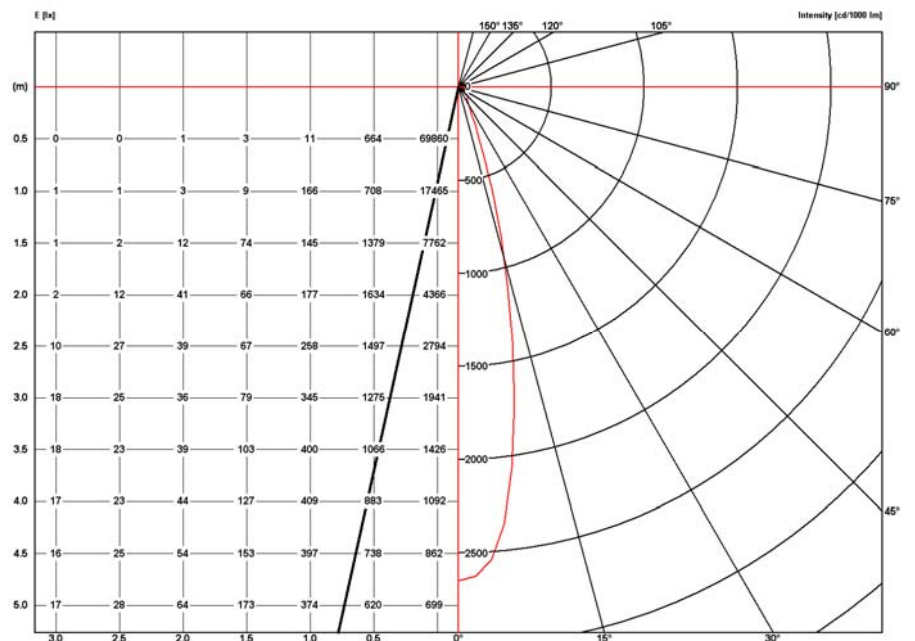

CDM-T

120mm
35W CDM-T VWFLf
Illuminance and Intensity
diagram.

CDM-T

120mm
70W CDM-T SPf
Illuminance and Intensity
diagram.

CDM-T

120mm
70W CDM-T FLf
Illuminance and Intensity
diagram.

CDM-T

120mm
70W CDM-T WFLf
Illuminance and Intensity
diagram.

CDM-T

120mm
70W CDM-T VWFLf
Illuminance and Intensity
diagram.