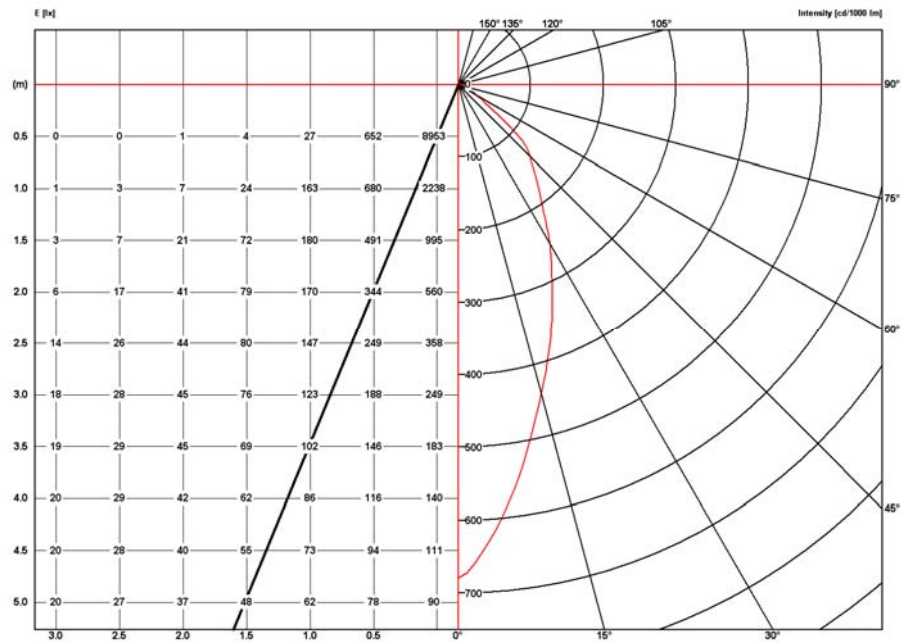

CDM-T

120mm
35W CDM-T VWFLf
Illuminance and Intensity
diagram.

CDM-T

120mm
70W CDM-T SPf
Illuminance and Intensity
diagram.

CDM-T

120mm
70W CDM-T FLf
Illuminance and Intensity
diagram.

CDM-T

120mm
70W CDM-T WFLf
Illuminance and Intensity
diagram.

CDM-T

120mm
70W CDM-T VWFLf
Illuminance and Intensity
diagram.