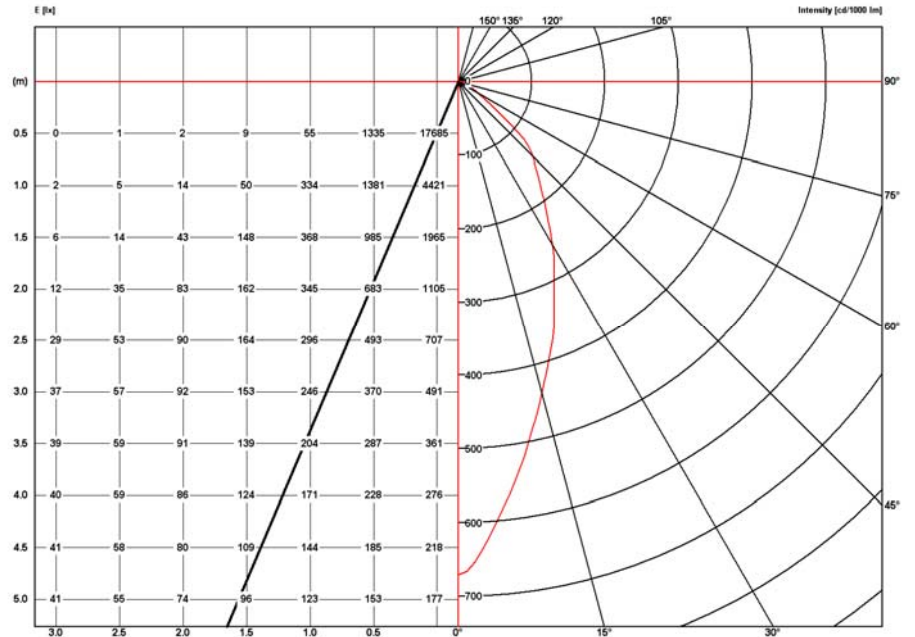

Nelly Duo

CDM-T 35W VWFLf
Illuminance and Intensity
diagram.