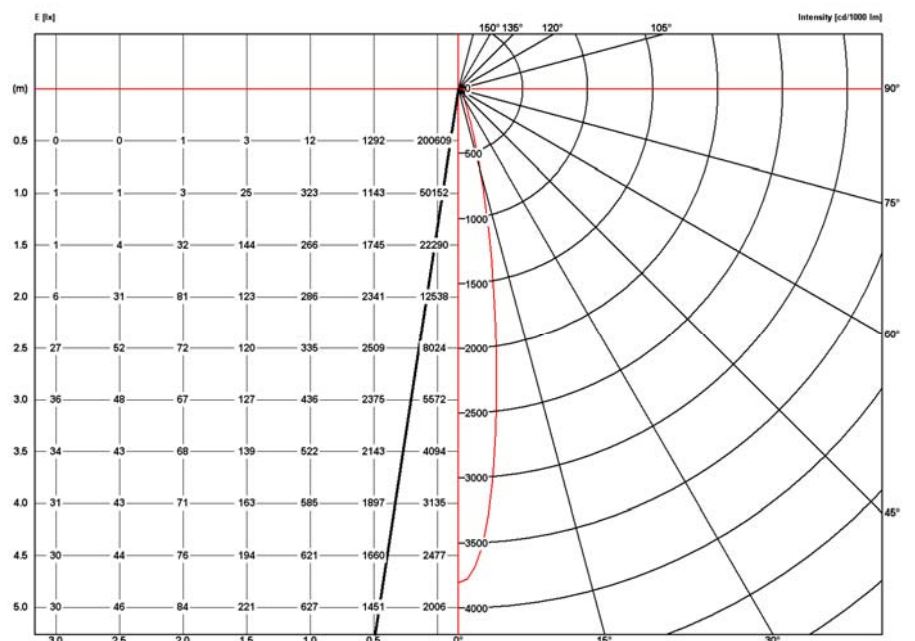

Nelly Duo

CDM-T 70W FLf
Illuminance and Intensity
diagram.