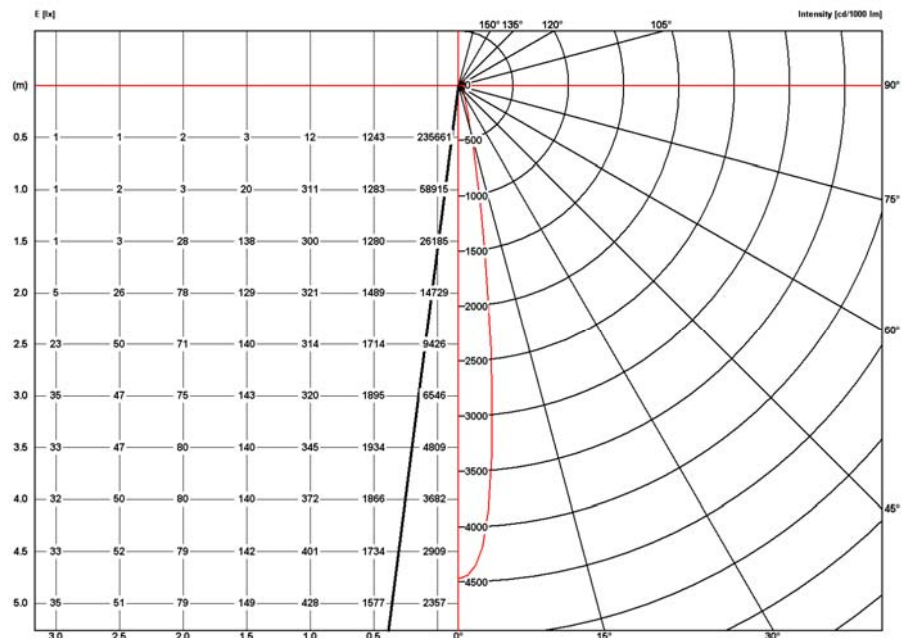

Nelly Duo

CDM-T 70W SPf
Illuminance and Intensity
diagram.