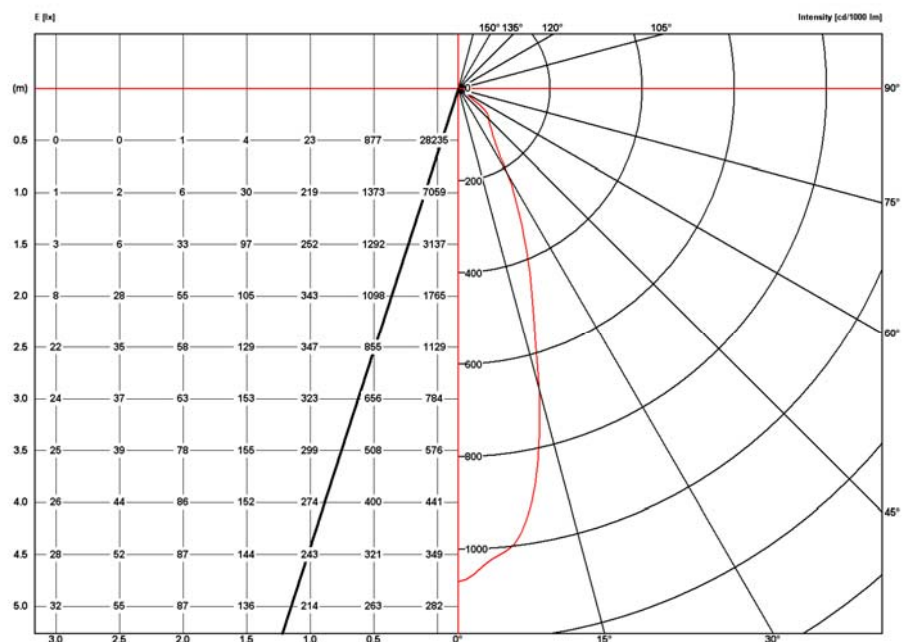

Nelly Duo

CDM-T 35W WFLf
Illuminance and Intensity
diagram.