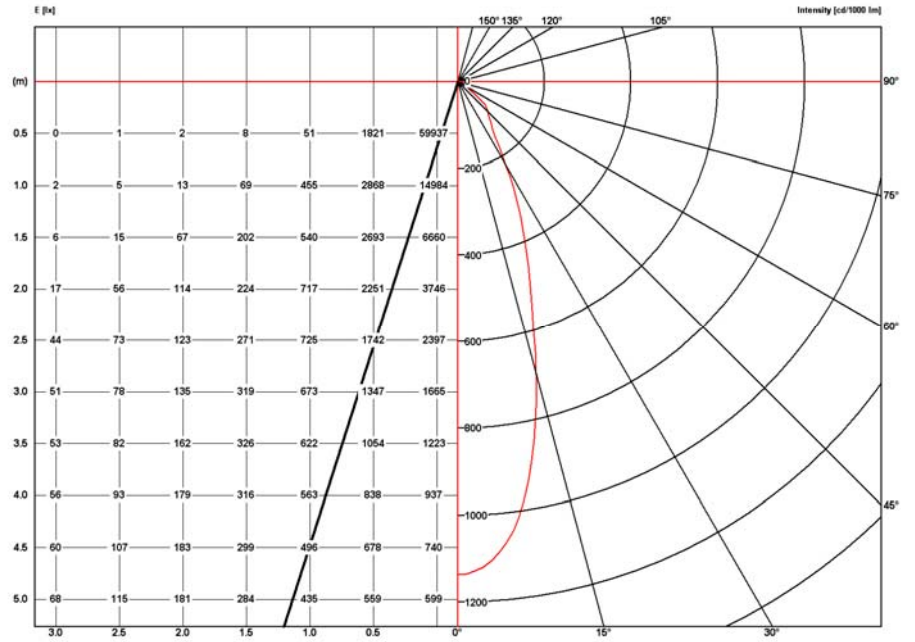

Nelly Duo

CDM-T 70W WFLf
Illuminance and Intensity
diagram.