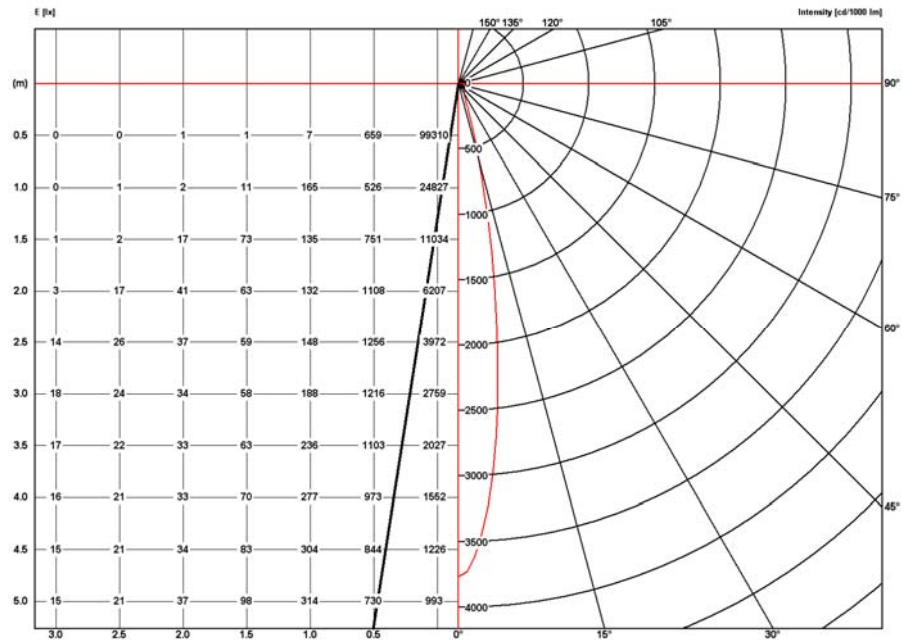

Nelly Duo

CDM-T 35W FLf
Illuminance and Intensity
diagram.