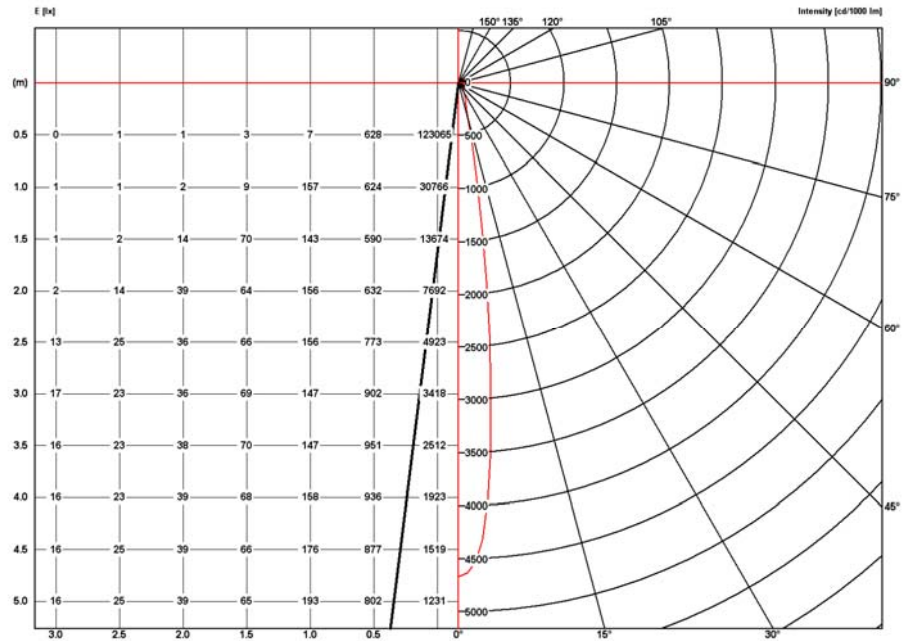

## Nelly Duo

CDM-T 35W SPf  
Illuminance and Intensity  
diagram.