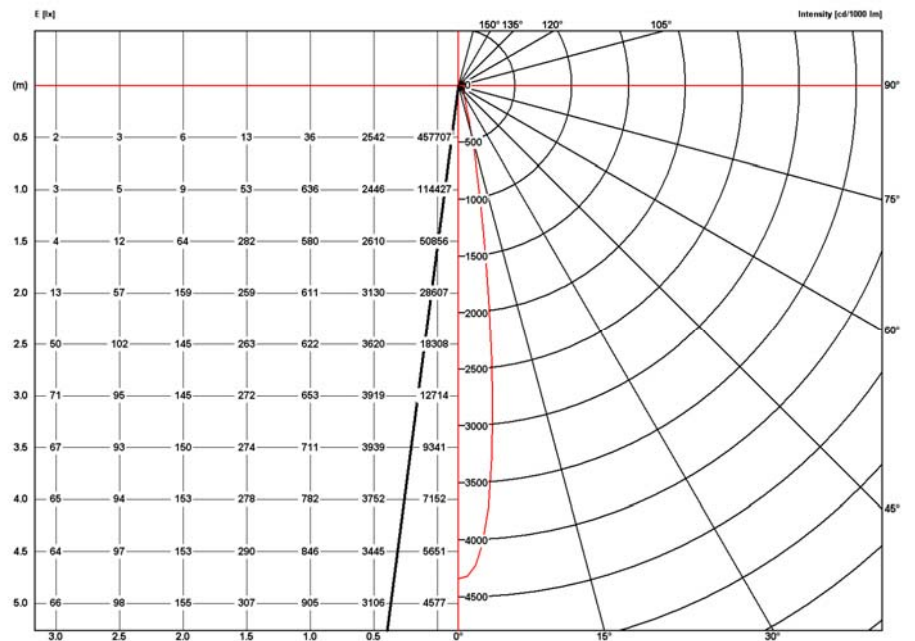

Nelly QT

CDM-T 35W SPf
Illuminance and Intensity
diagram.

Nelly QT

CDM-T 35W FLf
Illuminance and Intensity
diagram.

Nelly QT

CDM-T 35W WFLf
Illuminance and Intensity
diagram.

Nelly QT

CDM-T 35W VWFLf
Illuminance and Intensity
diagram.

Nelly QT

CDM-T 70W SPf
Illuminance and Intensity
diagram.

Nelly QT

CDM-T 70W FLf
Illuminance and Intensity
diagram.

Nelly QT

CDM-T 70W WFLf
Illuminance and Intensity
diagram.

Nelly QT

CDM-T 70W VWFLf
Illuminance and Intensity
diagram.