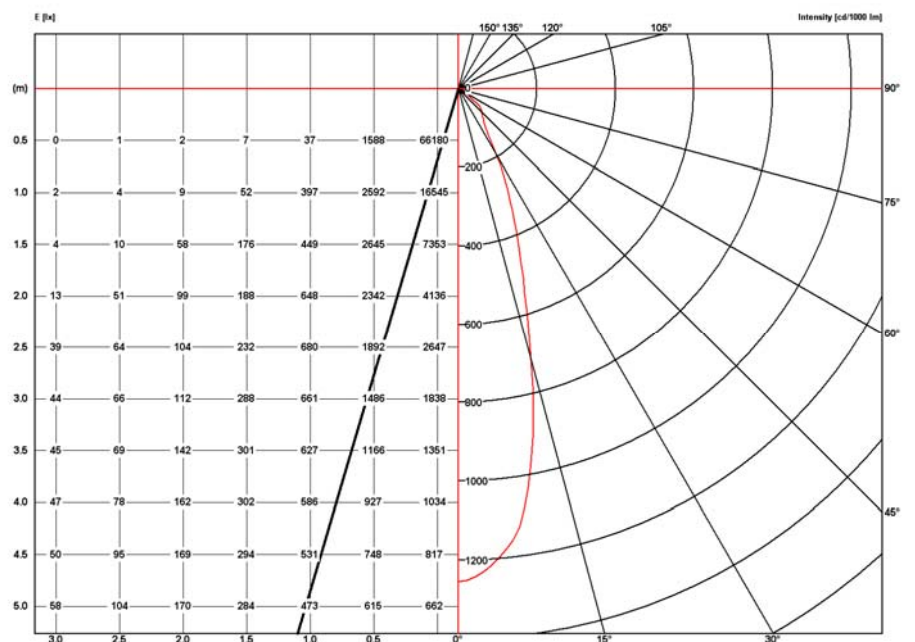

Nelly QT

CDM-T 35W SPf
Illuminance and Intensity
diagram.

Nelly QT

CDM-T 35W FLf
Illuminance and Intensity
diagram.

Nelly QT

CDM-T 35W WFLf
Illuminance and Intensity
diagram.

Nelly QT

CDM-T 35W VWFLf
Illuminance and Intensity
diagram.

Nelly QT

CDM-T 70W SPf
Illuminance and Intensity
diagram.

Nelly QT

CDM-T 70W FLf
Illuminance and Intensity
diagram.

Nelly QT

CDM-T 70W WFLf
Illuminance and Intensity
diagram.

Nelly QT

CDM-T 70W VWFLf
Illuminance and Intensity
diagram.