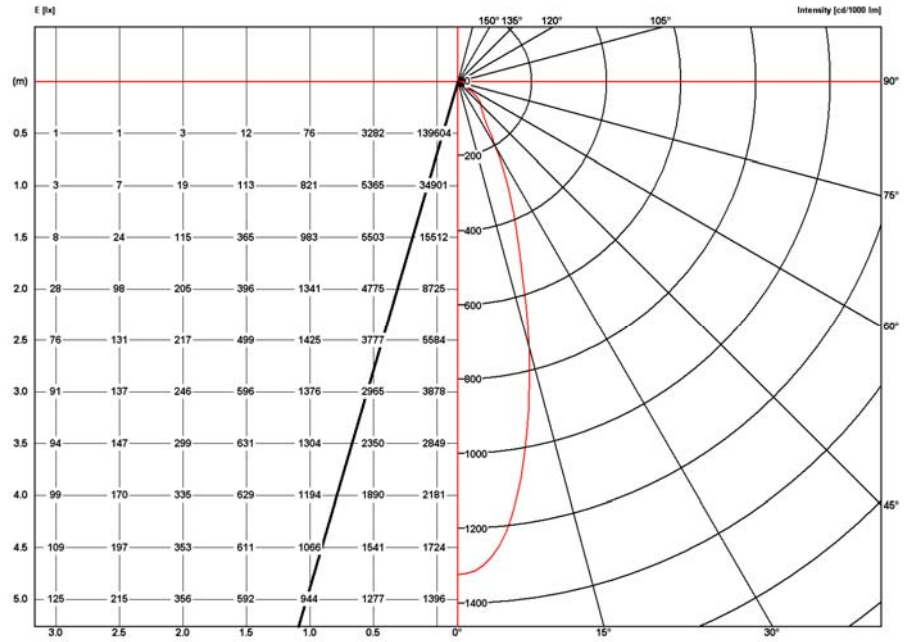

Nelly QT

CDM-T 35W SPf
Illuminance and Intensity
diagram.

Nelly QT

CDM-T 35W FLf
Illuminance and Intensity
diagram.

Nelly QT

CDM-T 35W WFLf
Illuminance and Intensity
diagram.

Nelly QT

CDM-T 35W VWFLf
Illuminance and Intensity
diagram.

Nelly QT

CDM-T 70W SPf
Illuminance and Intensity
diagram.

Nelly QT

CDM-T 70W FLf
Illuminance and Intensity
diagram.

Nelly QT

CDM-T 70W WFLf
Illuminance and Intensity
diagram.

Nelly QT

CDM-T 70W VWFLf
Illuminance and Intensity
diagram.