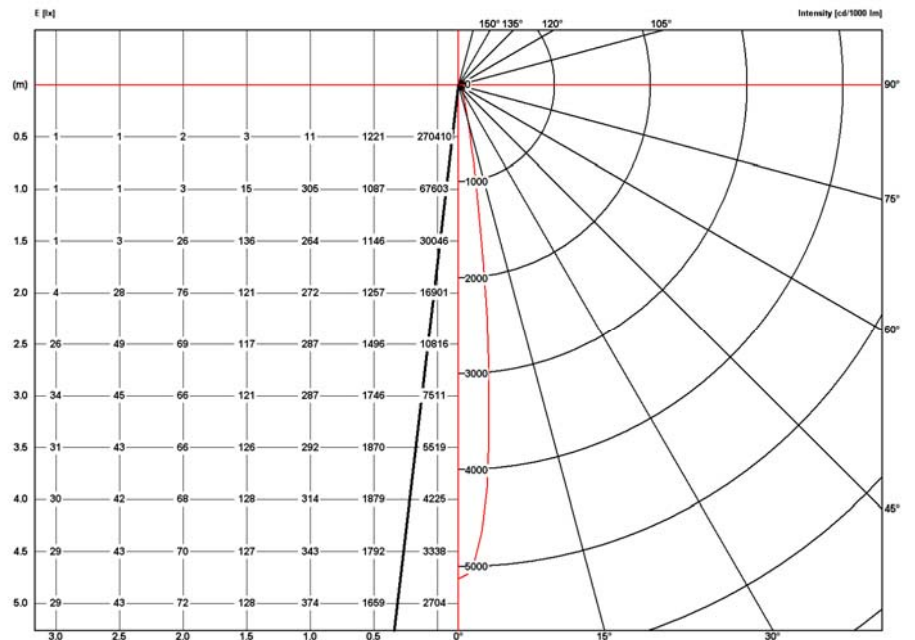

Nelly QT

CDM-T 35W SPf
Illuminance and Intensity
diagram.

Nelly QT

CDM-T 35W FLf
Illuminance and Intensity
diagram.

Nelly QT

CDM-T 35W WFLf
Illuminance and Intensity
diagram.

Nelly QT

CDM-T 35W VWFLf
Illuminance and Intensity
diagram.

Nelly QT

CDM-T 70W SPf
Illuminance and Intensity
diagram.

Nelly QT

CDM-T 70W FLf
Illuminance and Intensity
diagram.

Nelly QT

CDM-T 70W WFLf
Illuminance and Intensity
diagram.

Nelly QT

CDM-T 70W VWFLf
Illuminance and Intensity
diagram.