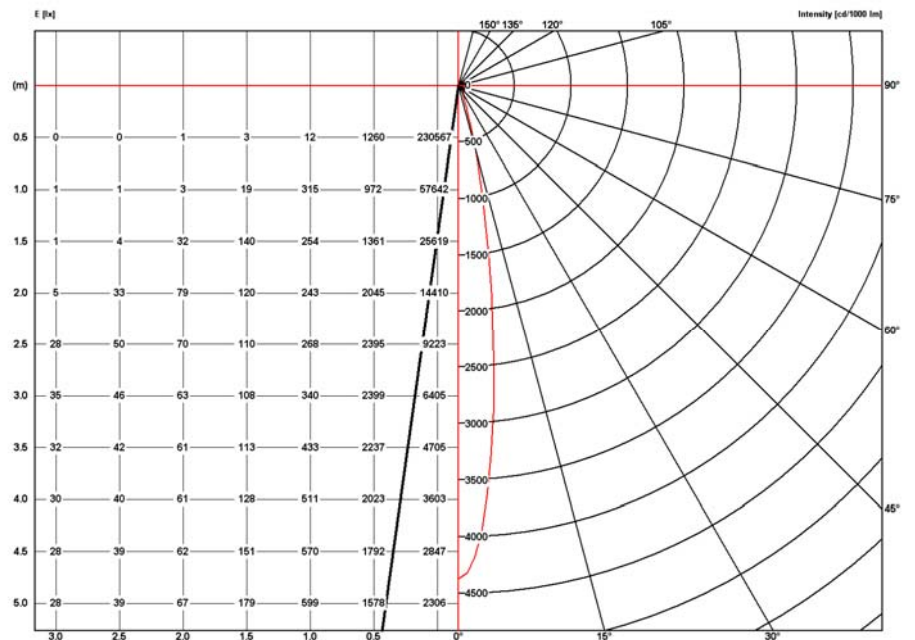

Nelly QT

CDM-T 35W SPf
Illuminance and Intensity
diagram.

Nelly QT

CDM-T 35W FLf
Illuminance and Intensity
diagram.

Nelly QT

CDM-T 35W WFLf
Illuminance and Intensity
diagram.

Nelly QT

CDM-T 35W VWFLf
Illuminance and Intensity
diagram.

Nelly QT

CDM-T 70W SPf
Illuminance and Intensity
diagram.

Nelly QT

CDM-T 70W FLf
Illuminance and Intensity
diagram.

Nelly QT

CDM-T 70W WFLf
Illuminance and Intensity
diagram.

Nelly QT

CDM-T 70W VWFLf
Illuminance and Intensity
diagram.