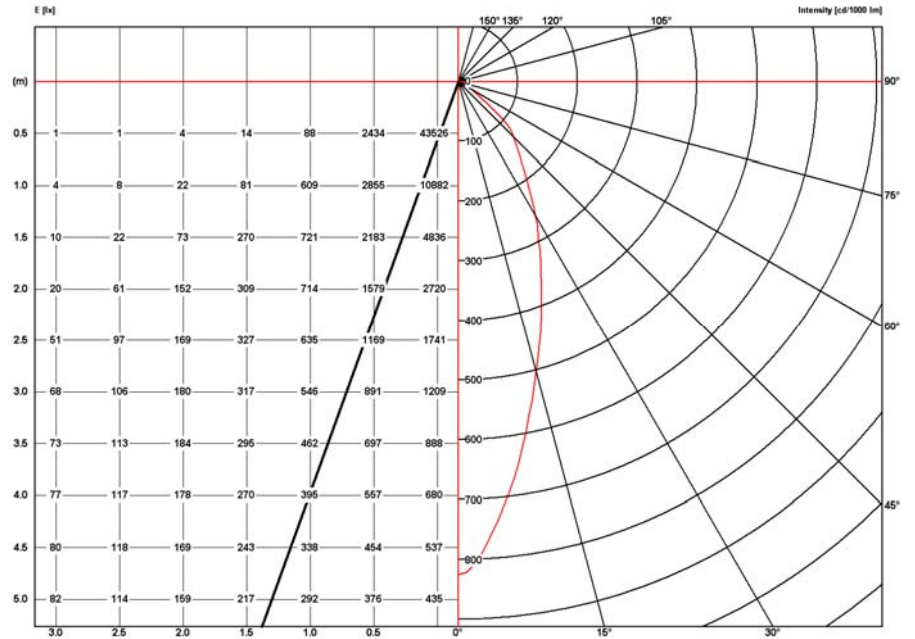

Nelly QT

CDM-T 35W SPf
Illuminance and Intensity
diagram.

Nelly QT

CDM-T 35W FLf
Illuminance and Intensity
diagram.

Nelly QT

CDM-T 35W WFLf
Illuminance and Intensity
diagram.

Nelly QT

CDM-T 35W VWFLf
Illuminance and Intensity
diagram.

Nelly QT

CDM-T 70W SPf
Illuminance and Intensity
diagram.

Nelly QT

CDM-T 70W FLf
Illuminance and Intensity
diagram.

Nelly QT

CDM-T 70W WFLf
Illuminance and Intensity
diagram.

Nelly QT

CDM-T 70W VWFLf
Illuminance and Intensity
diagram.