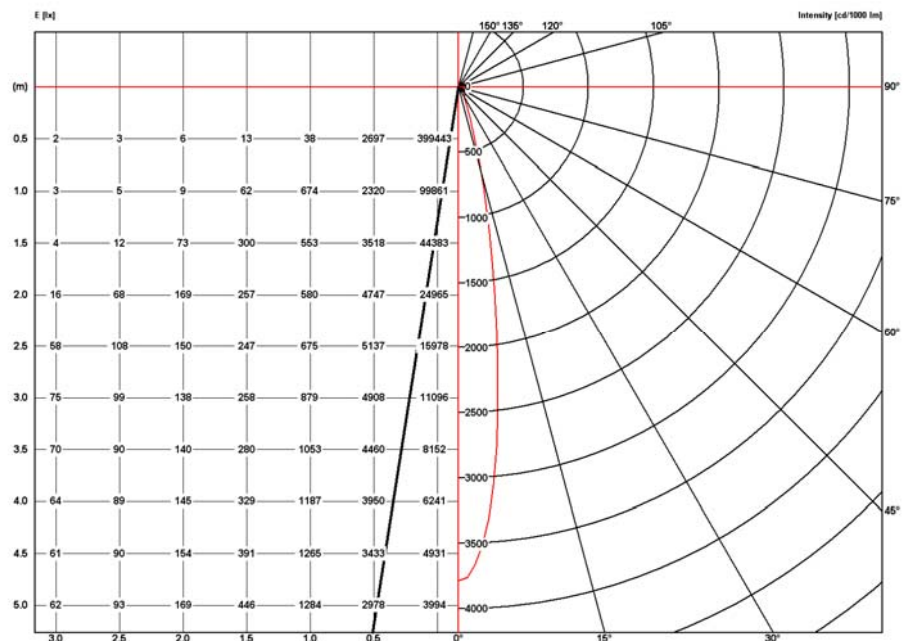

Nelly QT

CDM-T 35W SPf
Illuminance and Intensity
diagram.

Nelly QT

CDM-T 35W FLf
Illuminance and Intensity
diagram.

Nelly QT

CDM-T 35W WFLf
Illuminance and Intensity
diagram.

Nelly QT

CDM-T 35W VWFLf
Illuminance and Intensity
diagram.

Nelly QT

CDM-T 70W SPf
Illuminance and Intensity
diagram.

Nelly QT

CDM-T 70W FLf
Illuminance and Intensity
diagram.

Nelly QT

CDM-T 70W WFLf
Illuminance and Intensity
diagram.

Nelly QT

CDM-T 70W VWFLf
Illuminance and Intensity
diagram.