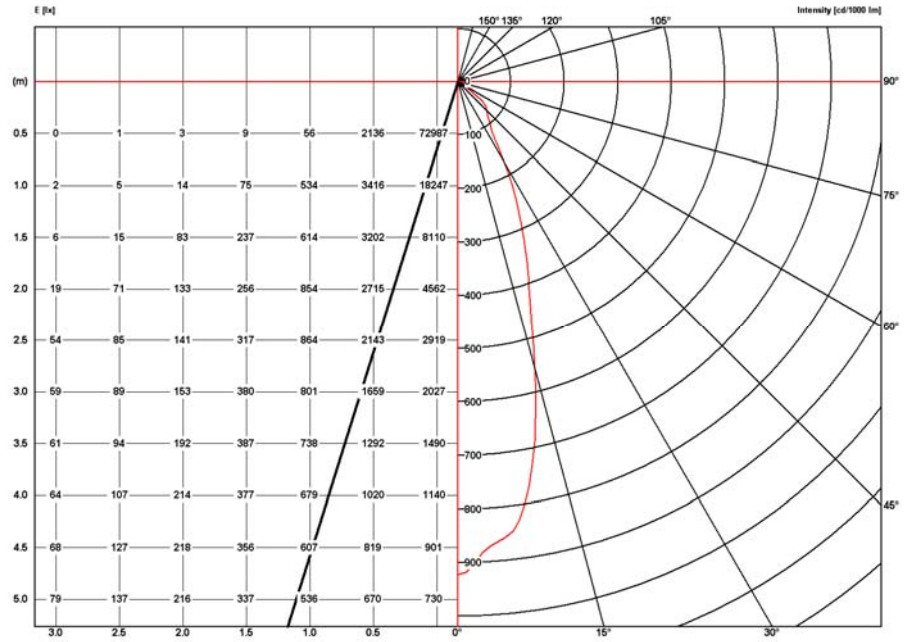

Nelly Trio

CDM-T 35W SPf
Illuminance and Intensity
diagram.

Nelly Trio

CDM-T 35W FLf
Illuminance and Intensity
diagram.

Nelly Trio

CDM-T 35W WFLf
Illuminance and Intensity
diagram.

Nelly Trio

CDM-T 35W VWFLf
Illuminance and Intensity
diagram.

Nelly Trio

CDM-T 70W SPf
Illuminance and Intensity
diagram.

Nelly Trio

CDM-T 70W FLf
Illuminance and Intensity
diagram.

Nelly Trio

CDM-T 70W WFLf
Illuminance and Intensity
diagram.

Nelly Trio

CDM-T 70W VWFLf
Illuminance and Intensity
diagram.