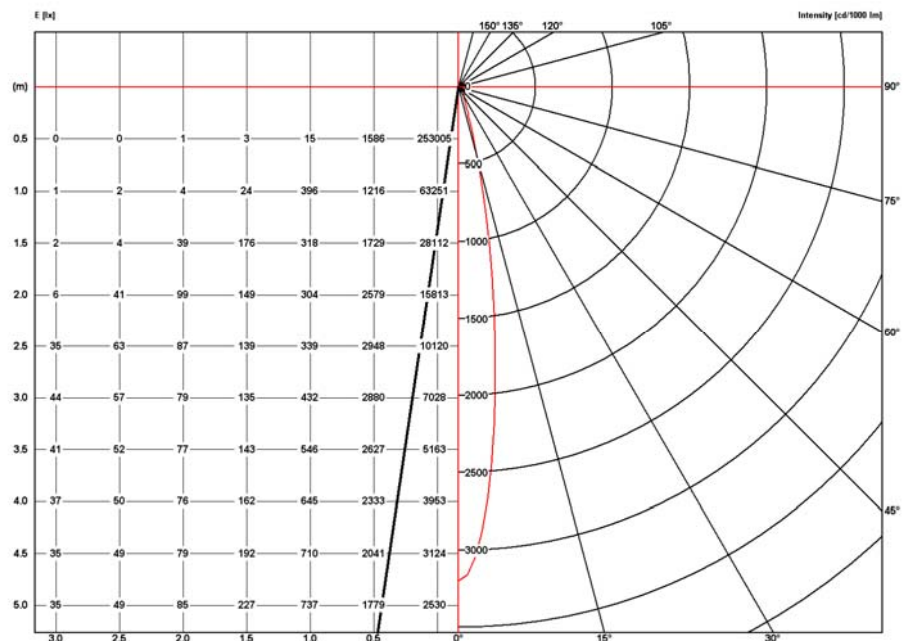

Nelly Trio

CDM-T 35W SPf
Illuminance and Intensity
diagram.

Nelly Trio

CDM-T 35W FLf
Illuminance and Intensity
diagram.

Nelly Trio

CDM-T 35W WFLf
Illuminance and Intensity
diagram.

Nelly Trio

CDM-T 35W VWFLf
Illuminance and Intensity
diagram.

Nelly Trio

CDM-T 70W SPf
Illuminance and Intensity
diagram.

Nelly Trio

CDM-T 70W FLf
Illuminance and Intensity
diagram.

Nelly Trio

CDM-T 70W WFLf
Illuminance and Intensity
diagram.

Nelly Trio

CDM-T 70W VWFLf
Illuminance and Intensity
diagram.