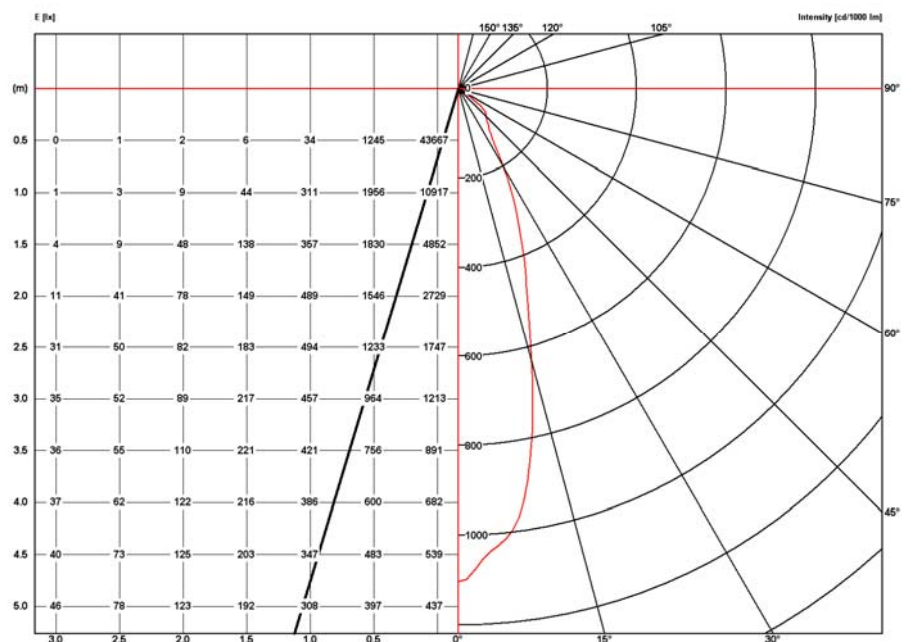

Nelly Trio

CDM-T 35W SPf
Illuminance and Intensity
diagram.

Nelly Trio

CDM-T 35W FLf
Illuminance and Intensity
diagram.

Nelly Trio

CDM-T 35W WFLf
Illuminance and Intensity
diagram.

Nelly Trio

CDM-T 35W VWFLf
Illuminance and Intensity
diagram.

Nelly Trio

CDM-T 70W SPf
Illuminance and Intensity
diagram.

Nelly Trio

CDM-T 70W FLf
Illuminance and Intensity
diagram.

Nelly Trio

CDM-T 70W WFLf
Illuminance and Intensity
diagram.

Nelly Trio

CDM-T 70W VWFLf
Illuminance and Intensity
diagram.