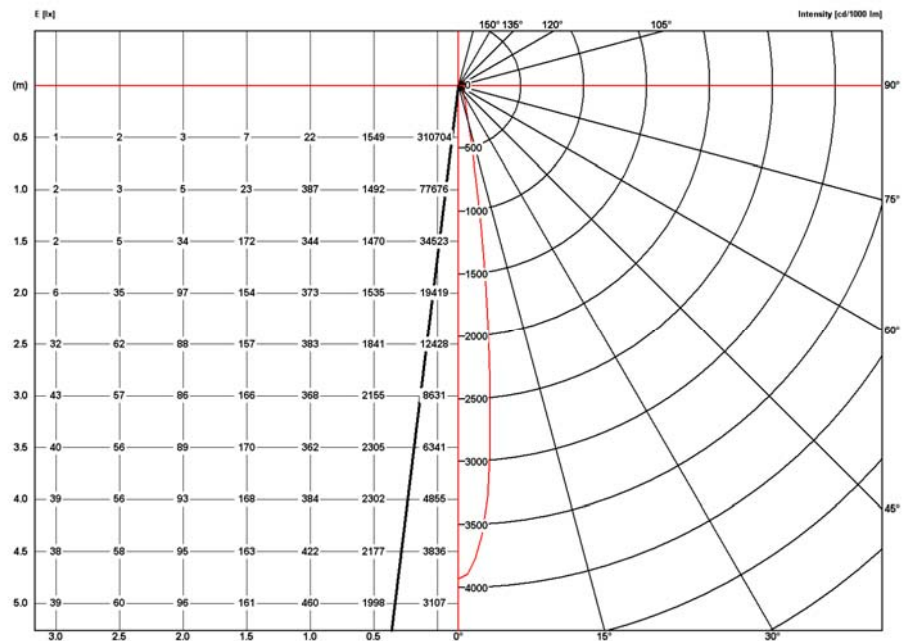

Nelly Trio

CDM-T 35W SPf
Illuminance and Intensity
diagram.

Nelly Trio

CDM-T 35W FLf
Illuminance and Intensity
diagram.

Nelly Trio

CDM-T 35W WFLf
Illuminance and Intensity
diagram.

Nelly Trio

CDM-T 35W VWFLf
Illuminance and Intensity
diagram.

Nelly Trio

CDM-T 70W SPf
Illuminance and Intensity
diagram.

Nelly Trio

CDM-T 70W FLf
Illuminance and Intensity
diagram.

Nelly Trio

CDM-T 70W WFLf
Illuminance and Intensity
diagram.

Nelly Trio

CDM-T 70W VWFLf
Illuminance and Intensity
diagram.