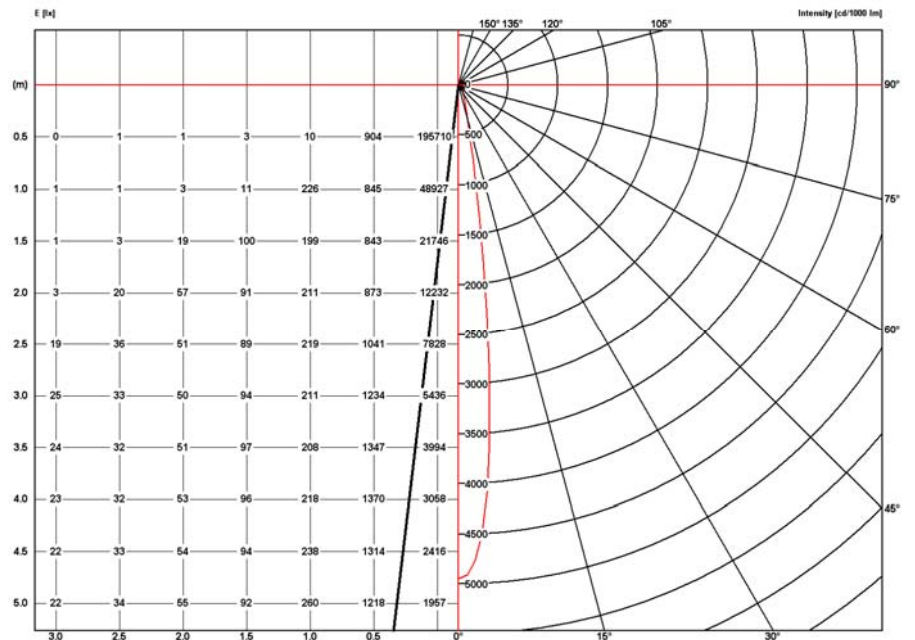

Nelly Trio

CDM-T 35W SPf
Illuminance and Intensity
diagram.

Nelly Trio

CDM-T 35W FLf
Illuminance and Intensity
diagram.

Nelly Trio

CDM-T 35W WFLf
Illuminance and Intensity
diagram.

Nelly Trio

CDM-T 35W VWFLf
Illuminance and Intensity
diagram.

Nelly Trio

CDM-T 70W SPf
Illuminance and Intensity
diagram.

Nelly Trio

CDM-T 70W FLf
Illuminance and Intensity
diagram.

Nelly Trio

CDM-T 70W WFLf
Illuminance and Intensity
diagram.

Nelly Trio

CDM-T 70W VWFLf
Illuminance and Intensity
diagram.