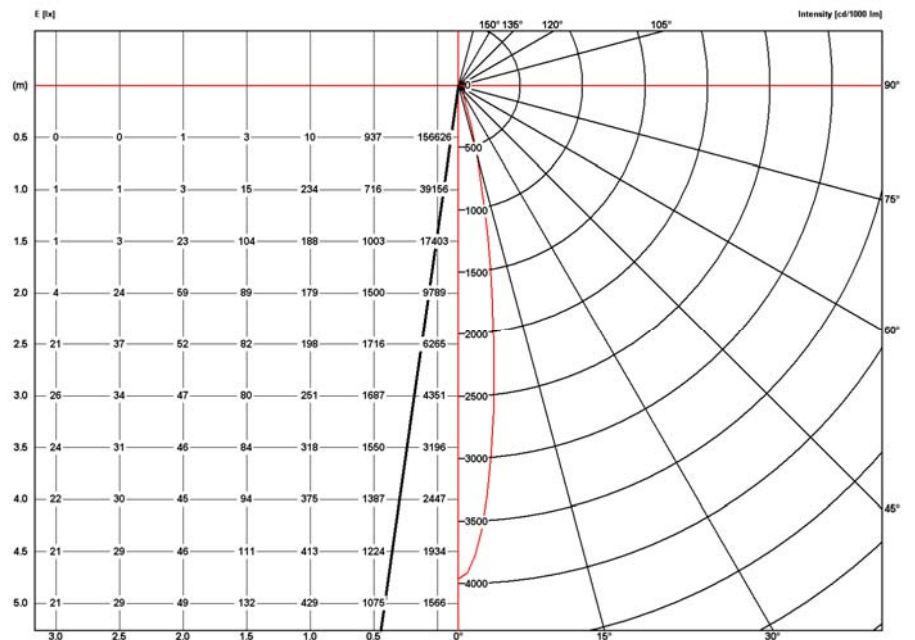

Nelly Trio

CDM-T 35W SPf
Illuminance and Intensity
diagram.

Nelly Trio

CDM-T 35W FLf
Illuminance and Intensity
diagram.

Nelly Trio

CDM-T 35W WFLf
Illuminance and Intensity
diagram.

Nelly Trio

CDM-T 35W VWFLf
Illuminance and Intensity
diagram.

Nelly Trio

CDM-T 70W SPf
Illuminance and Intensity
diagram.

Nelly Trio

CDM-T 70W FLf
Illuminance and Intensity
diagram.

Nelly Trio

CDM-T 70W WFLf
Illuminance and Intensity
diagram.

Nelly Trio

CDM-T 70W VWFLf
Illuminance and Intensity
diagram.