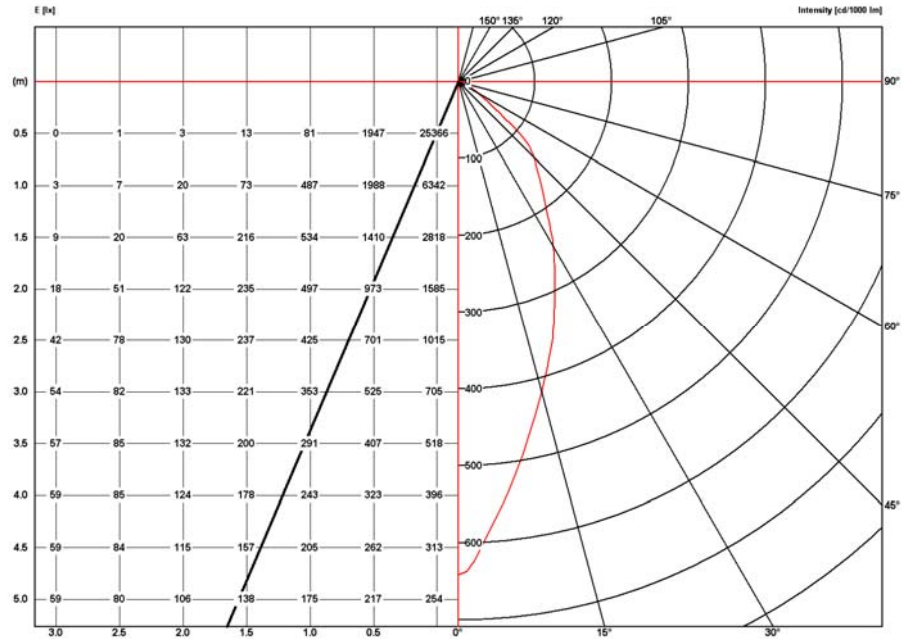

Nelly Trio

CDM-T 35W SPf
Illuminance and Intensity
diagram.

Nelly Trio

CDM-T 35W FLf
Illuminance and Intensity
diagram.

Nelly Trio

CDM-T 35W WFLf
Illuminance and Intensity
diagram.

Nelly Trio

CDM-T 35W VWFLf
Illuminance and Intensity
diagram.

Nelly Trio

CDM-T 70W SPf
Illuminance and Intensity
diagram.

Nelly Trio

CDM-T 70W FLf
Illuminance and Intensity
diagram.

Nelly Trio

CDM-T 70W WFLf
Illuminance and Intensity
diagram.

Nelly Trio

CDM-T 70W VWFLf
Illuminance and Intensity
diagram.